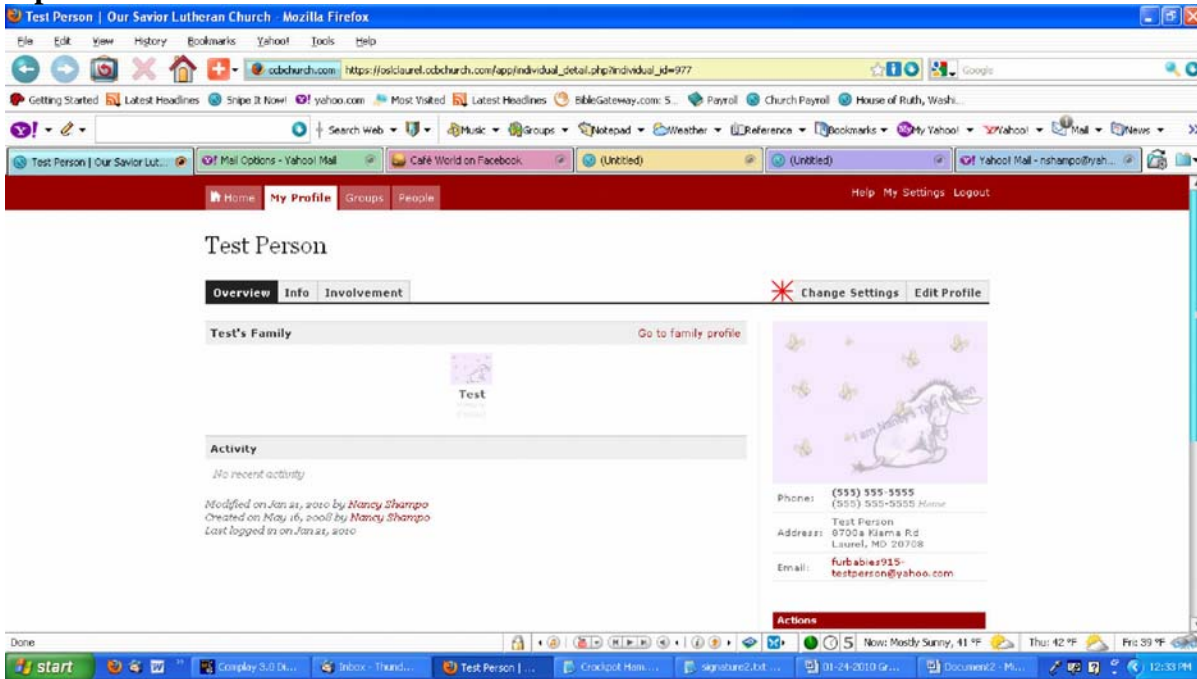

- TO CHANGE YOUR USERNAME & PASSWORD

On the right side under the “Forms” button, you will see: “My Profile”, click on your name under this button.

The next screen you see will look like **expl 1-4 (next page)**

expl 1-4

Click on “Change Settings” on **expl 1-4** on the tab on the right hand side

You will then see a screen like **Expl 1-5 (next page)**.