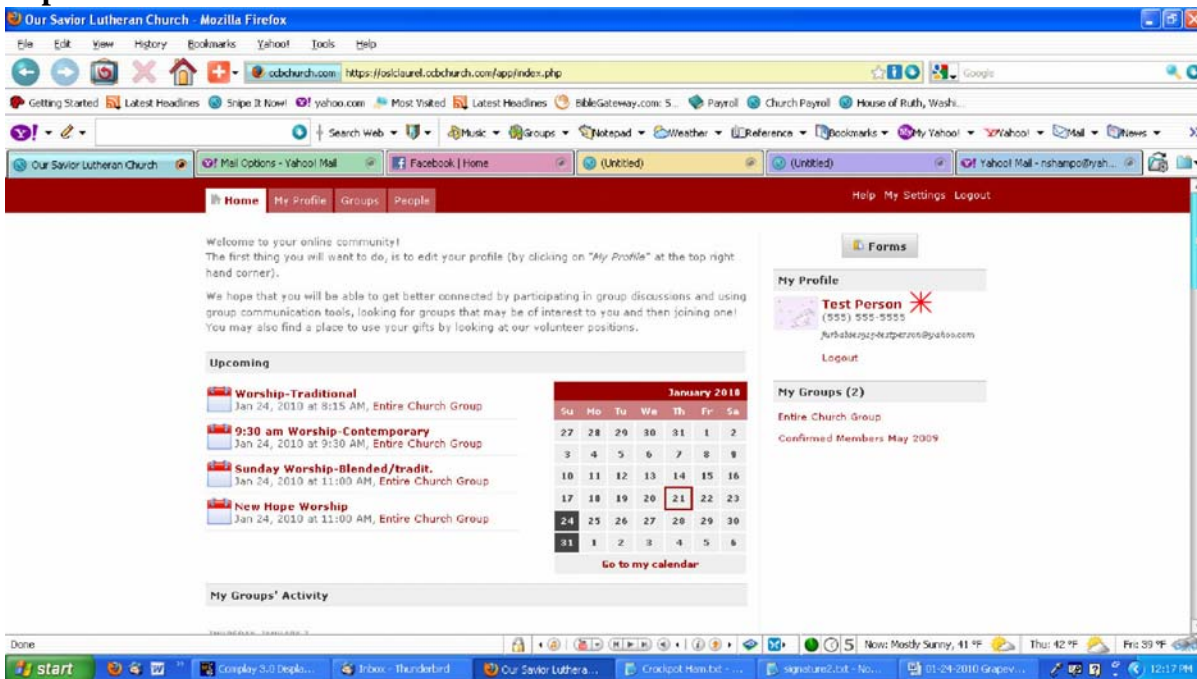

You will see a link that looks like this:

Expl 1-2

Type in the Username & Password that have been emailed to you (if you don't have one, click on "Sign Up") & click on the "Login" button

When you sign in to CCB this is the first screen you will see:

Expl 1-3