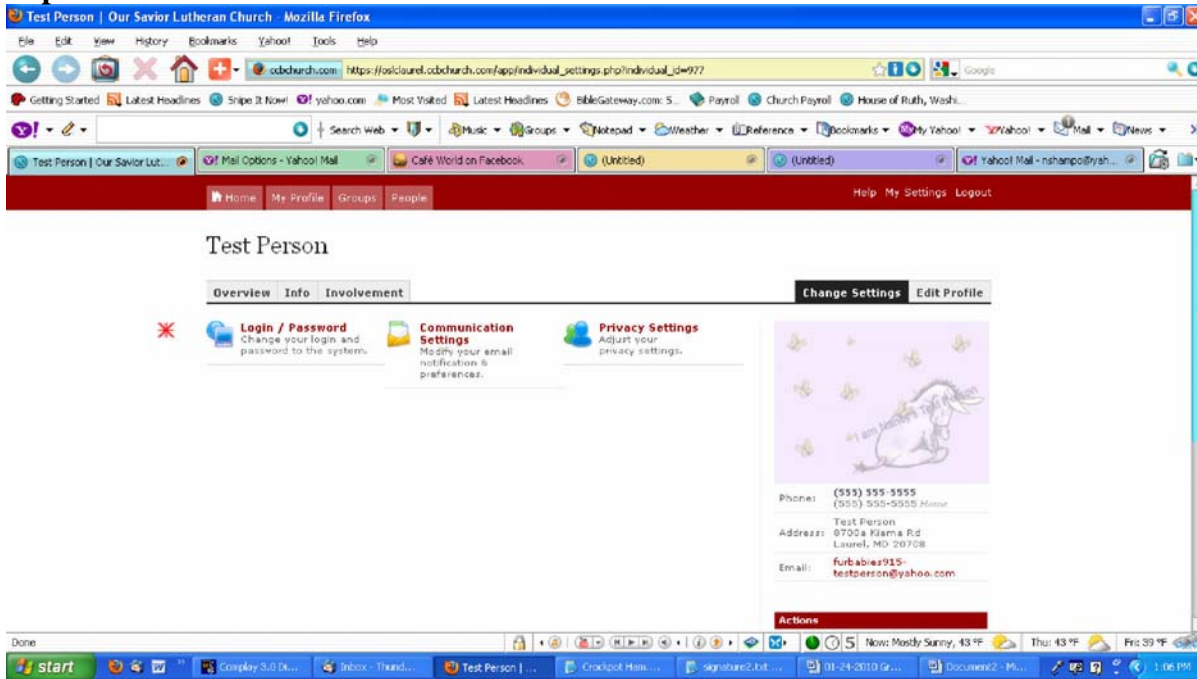

Expl 1-5

Click on Login/Password, and you will see a screen that looks like **expl 1-6**