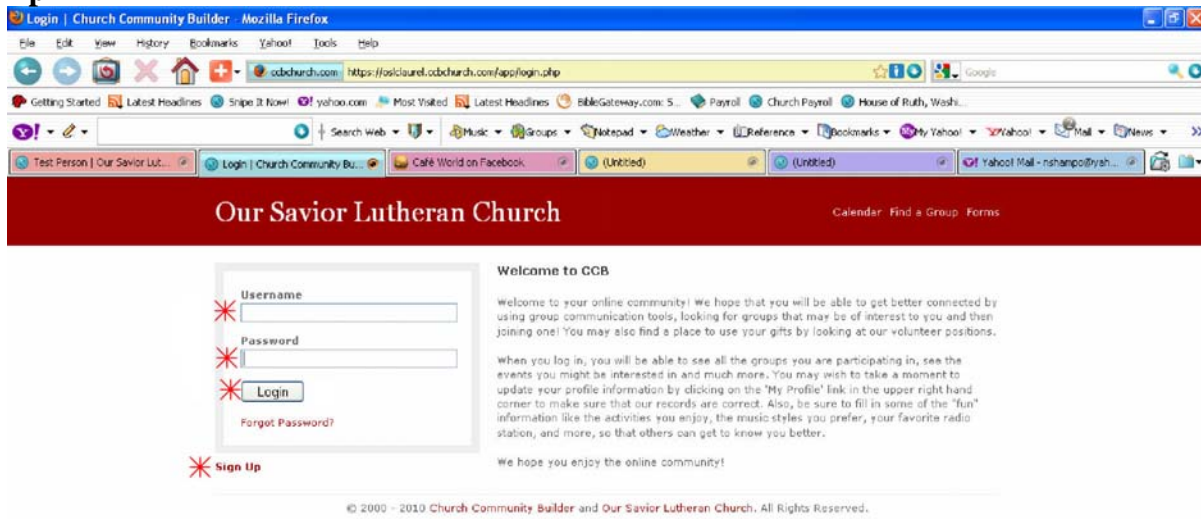

TO SIGN IN TO CHURCH COMMUNITY BUILDER (CCB)

Expl 1-1

The screenshot shows the Mozilla Firefox browser window displaying the OSLC Home Page. The address bar shows the URL <http://www.osldaurel.org/>. The page features a navigation menu with links: HOME, CALENDAR, CHRISTIAN EDUCATION, CHURCH NEWS & EVENTS, CONTACT US, DIRECTIONS, EMPLOYMENT, MEMBERS CONNECT, MINISTRIES, OPEN ARMS CHILDCARE/PRESCHOOL, SITE MAP, HOME GROUPS, WELCOME, and WORSHIP/SERMONS. A green star icon is next to the [Links Page](#) link. The main content area has a heading **Our Savior Lutheran Church** followed by a welcome message: "Our Savior Lutheran Church welcomes you to its website. Whether you are a first-time visitor or long-time member, you will find many helpful resources here." Below this is a photograph of the church building at night and a paragraph: "Our Savior seeks to be a community relevant church. Here we hope you will find help for difficult times, a home where you can be nurtured and grow, and a hope that you carry Jesus in your heart with you in your daily walk through life. Here you will find people who care because they have first been cared for, people who love because they have first been loved, and people who smile because knowing Christ gives great joy." The browser's taskbar at the bottom shows various open applications and the system tray with the time 4:20 PM.

Click on the link : [Church Community Builder \(CCB\)](#)

You will see a link that looks like this:

Expl 1-2

Type in the Username & Password that have been emailed to you (if you don't have one, click on "Sign Up") & click on the "Login" button