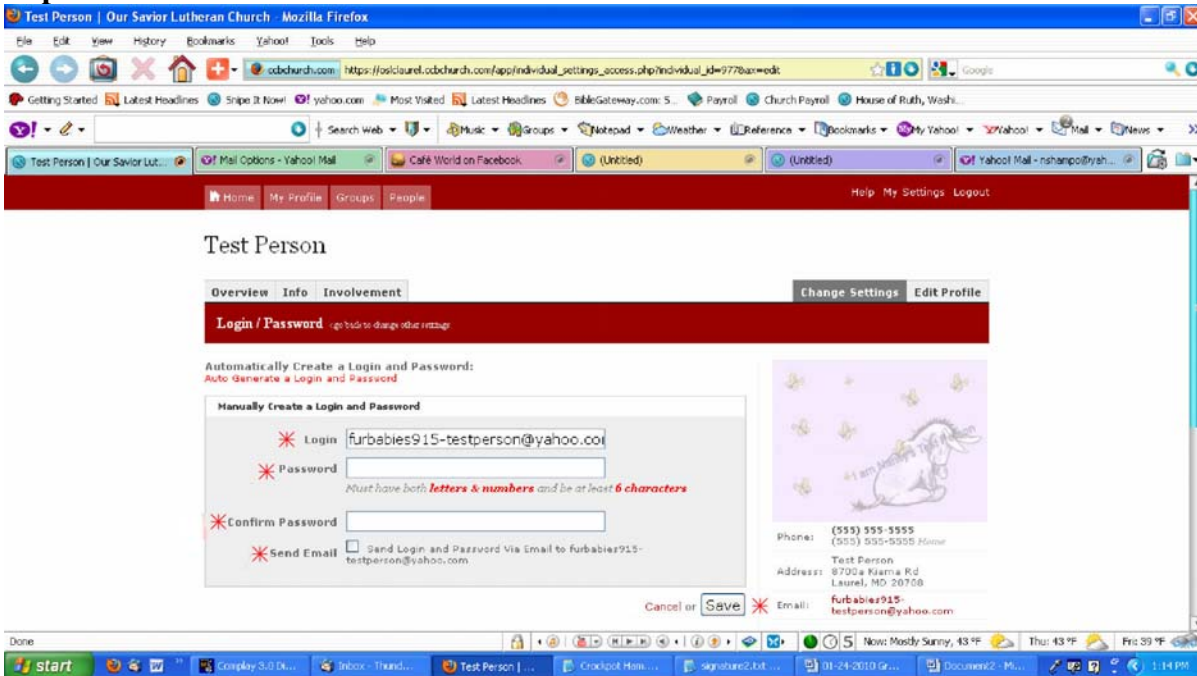

Expl 1-6

First type in the Login you want to use, and then type in your preferred Password and retype it to Confirm Password. Then click the box to send your self an email with your login & password (save this email for reference). **Lastly, click the “Save” button.**

- Okay, now we need to set up your privacy settings (next page)